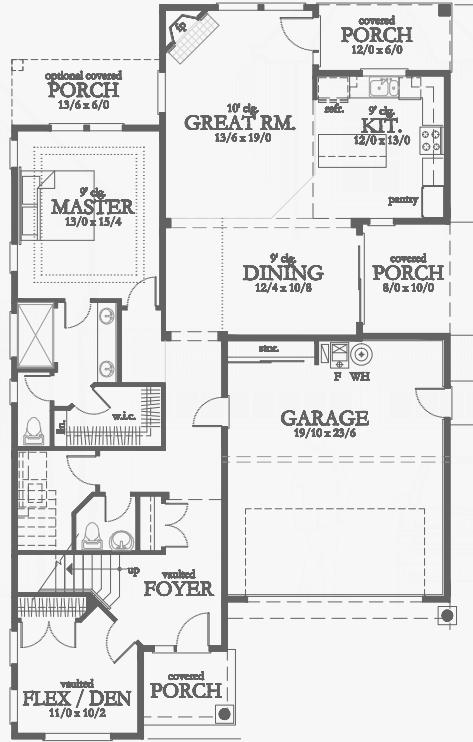

Riverfront View Home for Sale

1081 FRONT AVE. NE

ALBANY, OR

FRONT ELEVATION

LOWER FLOOR AREA:
1534 SQ. FT.
UPPER FLOOR AREA:
994 SQ. FT.
TOTAL AREA:
2,528 SQ. FT.

LOWER FLOOR PLAN

UPPER FLOOR PLAN