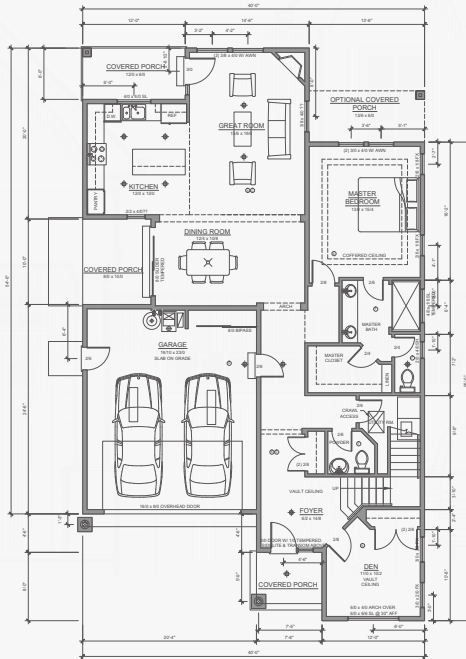

# 1069 FRONT AVE. NE

ALBANY, OR

**FRONT ELEVATION**

**LOWER FLOOR AREA:**  
1534 SQ. FT.  
**UPPER FLOOR AREA:**  
994 SQ. FT.  
**TOTAL AREA:**  
2,528 SQ. FT.

**LOWER FLOOR PLAN**

**UPPER FLOOR PLAN**